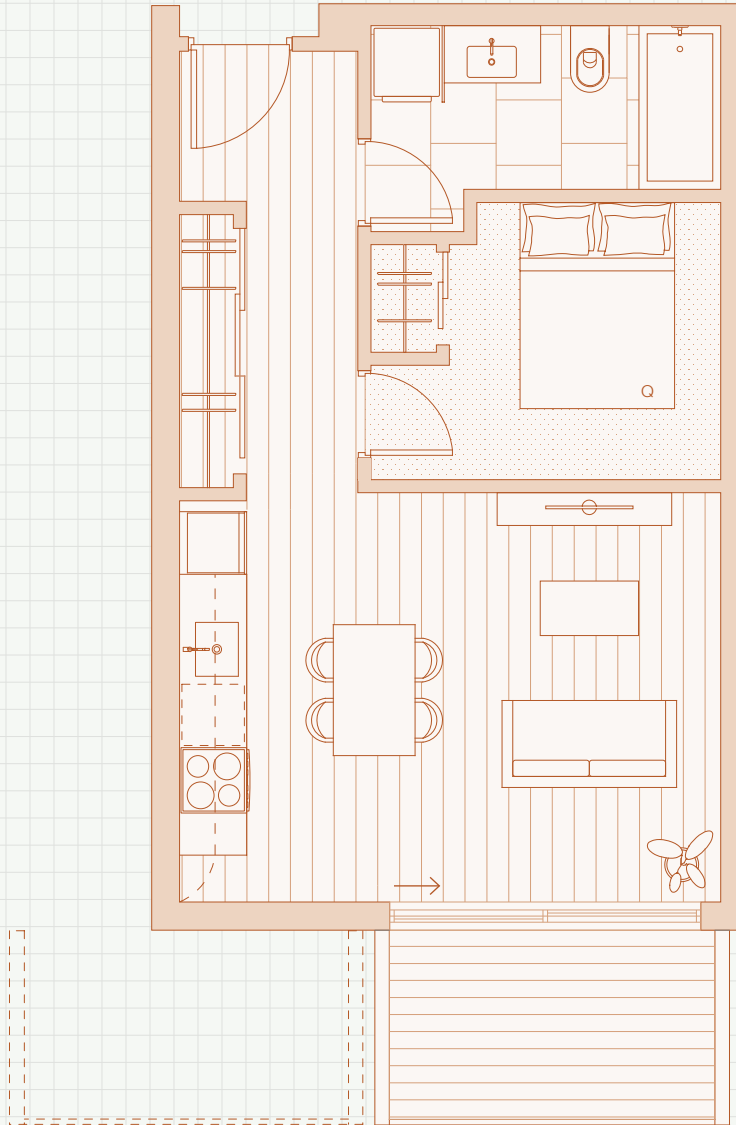

TRESAH

WEST

Junior 1 Bedroom

202-1102, 210-1110, 212-1112,
1210, 1212

Interior Area: 484 sqft

Exterior Area (if applicable): 59 sqft

Plan A2

Level 2-11