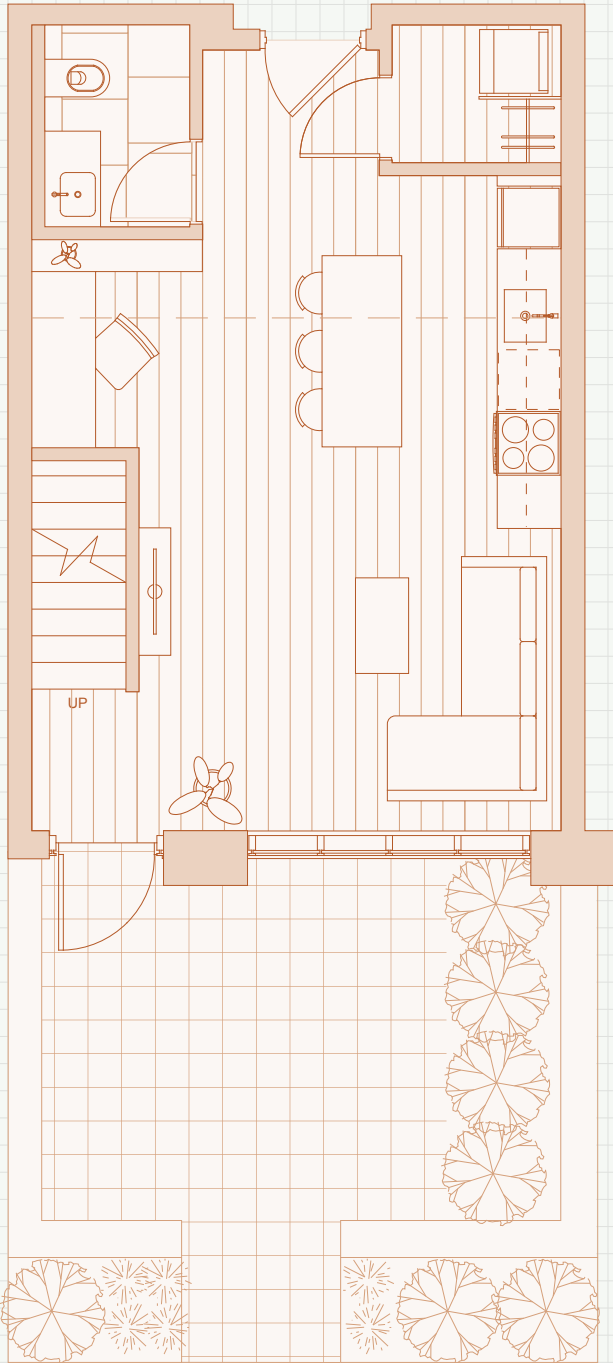

TRESAH

WEST

1 Bedroom + 1.5 Bathroom
+ Flex Townhome with Patio
110-113

Interior Area: 646 – 676 sqft
Exterior Area: 113 – 218 sqft

Plan B1-P

@thisistresah

tresah.ca