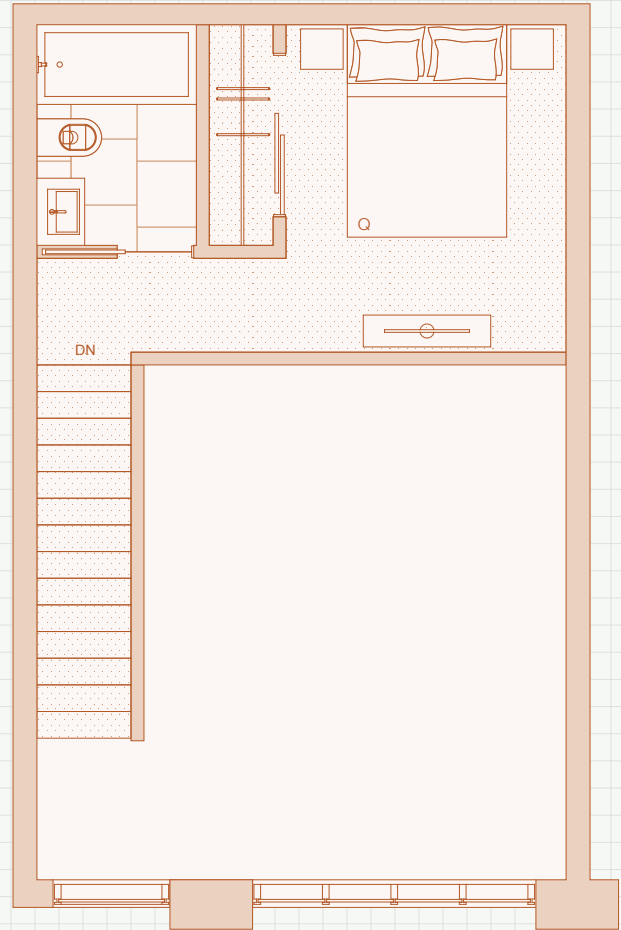

TRESAH

WEST

1 Bedroom + 1.5 Bathroom
+ Flex Townhome with Patio
110-113

Interior Area: 646 – 676 sqft
Exterior Area: 113 – 218 sqft

Plan B1-P

@thisistresah

tresah.ca