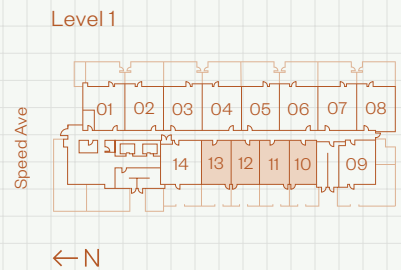

TRESAH

WEST

1 Bedroom + 1.5 Bathroom
+ Flex Loft Suite with Patio
110-113

Interior Area: 646 – 676 sqft
Exterior Area: 113 – 218 sqft

Plan B1-P

@thisistresah

tresah.ca