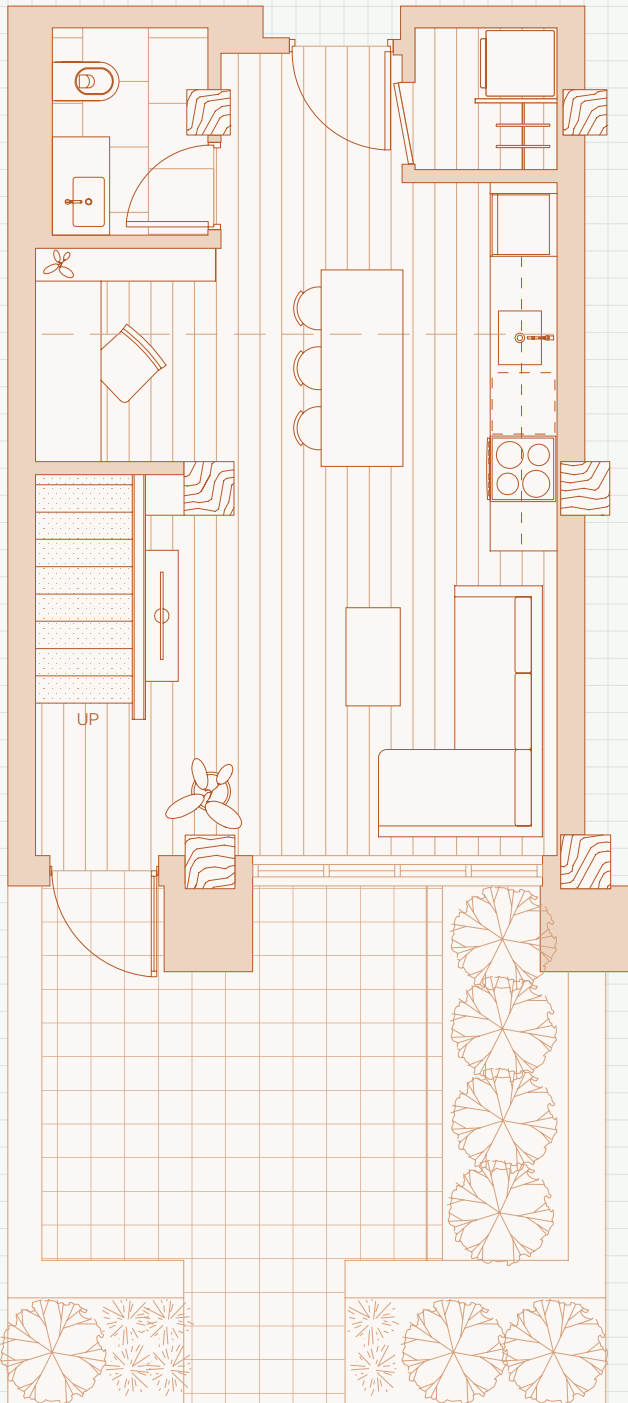

TRESAH

WEST

1 Bedroom + 1.5 Bathroom
+ Flex Loft Suite with Patio
110-113

Interior Area: 646 – 676 sqft
Exterior Area: 113 – 218 sqft

Plan B1-P

@thisistresah

tresah.ca