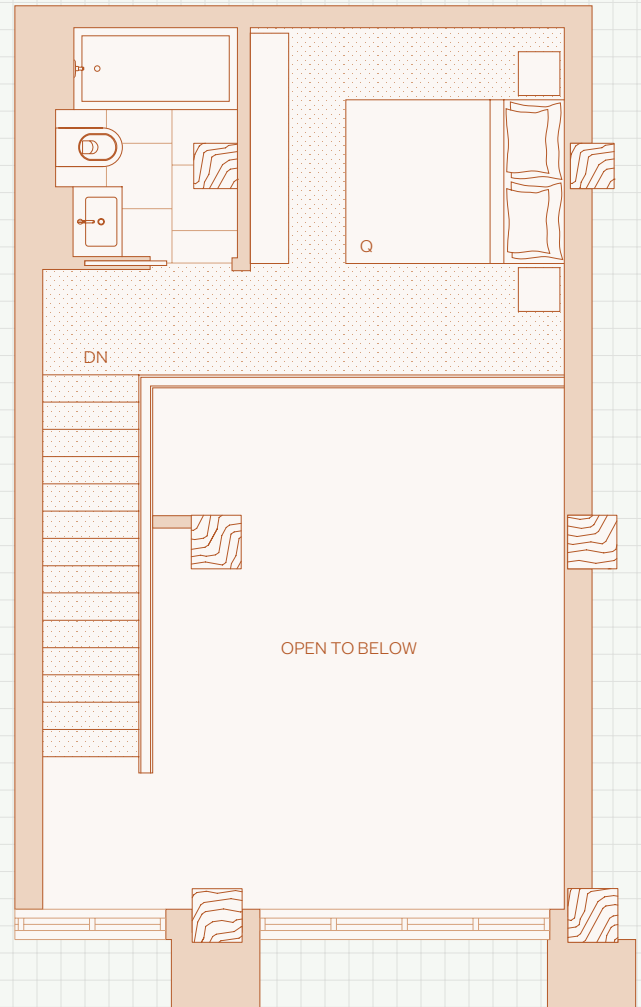

TRESAH

WEST

1 Bedroom + 1.5 Bathroom
+ Flex Loft Suite with Patio
110-113

Interior Area: 646 – 676 sqft
Exterior Area: 113 – 218 sqft

Plan B1-P

@thisistresah

tresah.ca