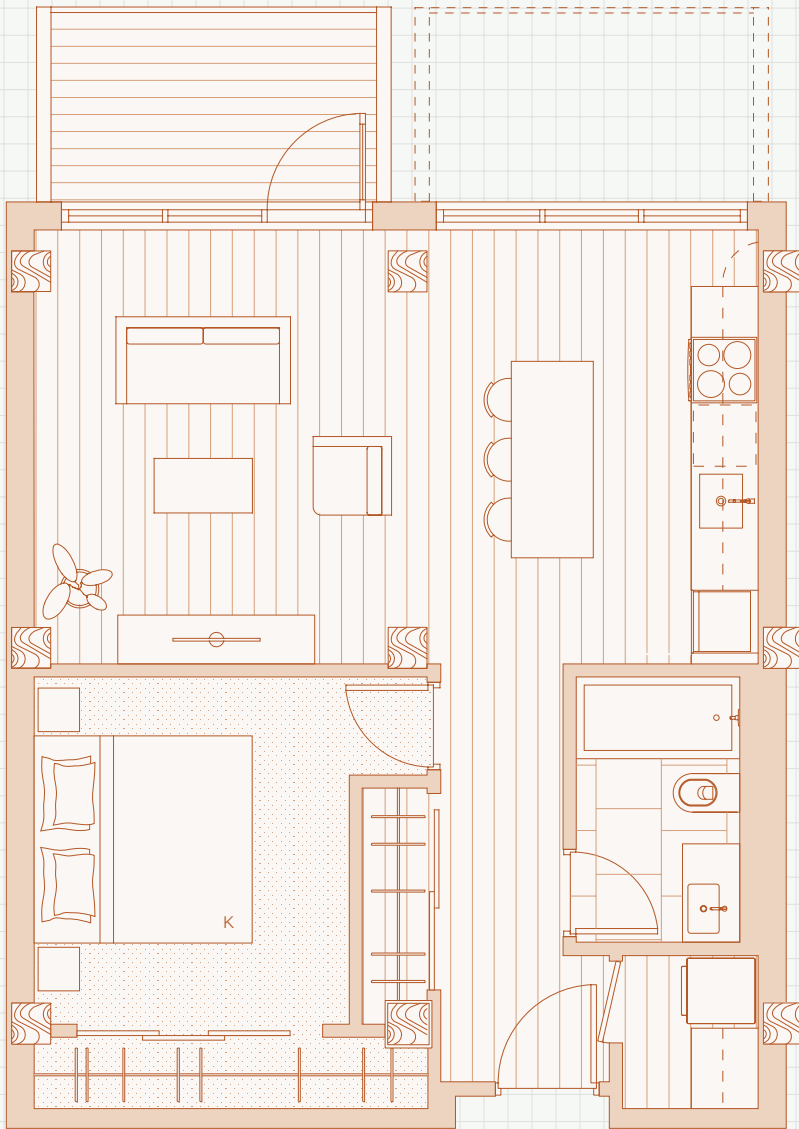

TRESAH

WEST

1 Bedroom Suite

202-1102, 203-1103, 204-1104, 205-1105, 206-1106

Interior Area: 631 – 645 sqft

Exterior Area (if applicable): 59 sqft

Plan B3

← N