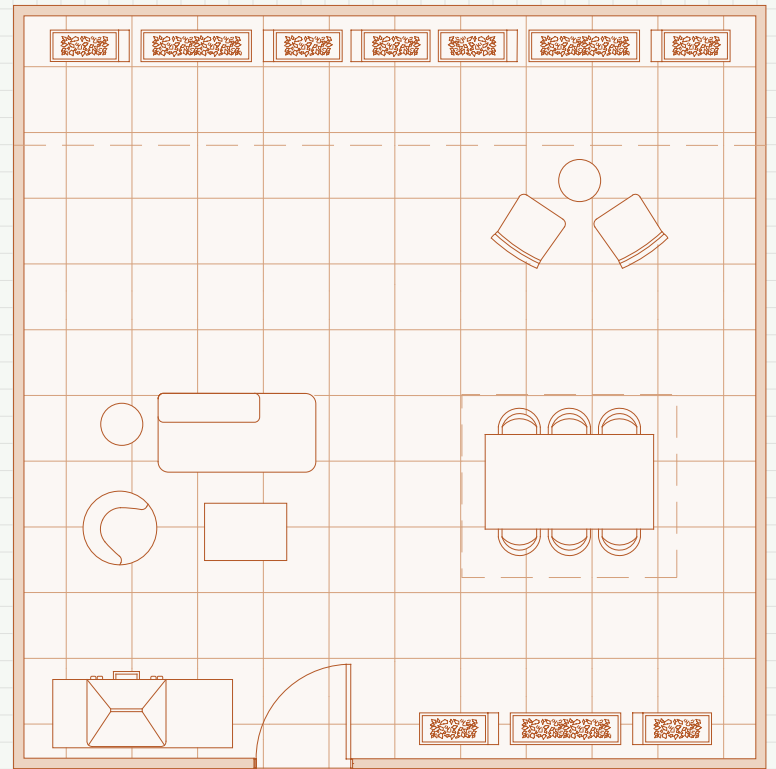

# TRESAH

WEST

## 1 Bedroom Suite with Private Rooftop

1207

Interior Area: 488 sqft

Exterior Area: 577 sqft

Plan A1-R

Level 12

@thisistresah

tresah.ca