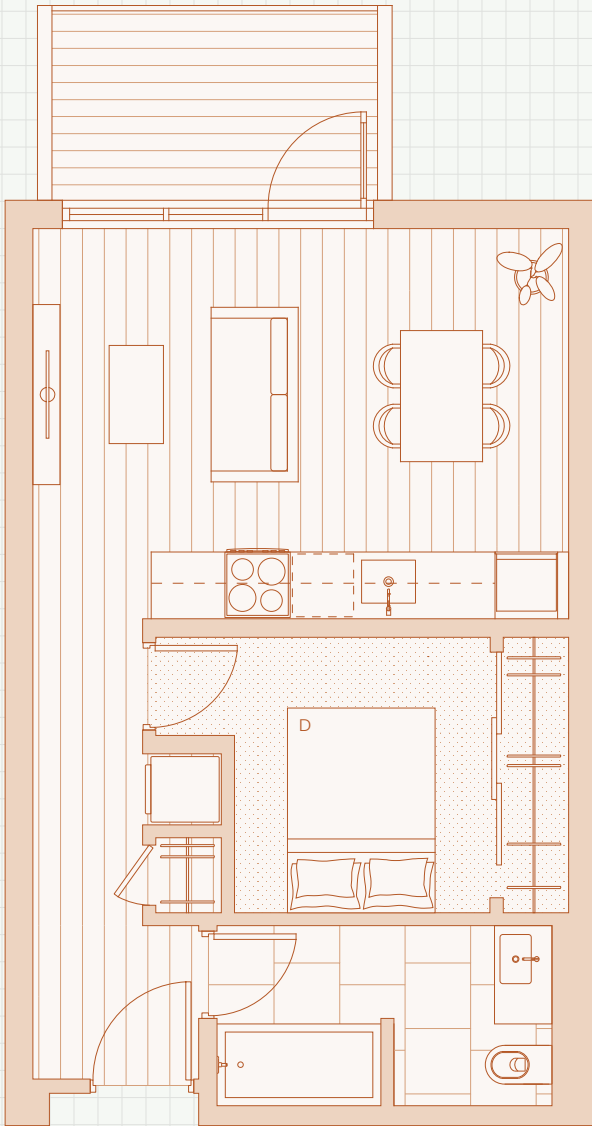

# TRESAH

WEST

## 1 Bedroom Suite with Private Rooftop

1207

Interior Area: 488 sqft

Exterior Area: 577 sqft

Plan A1-R

Level 12

@thisistresah

tresah.ca