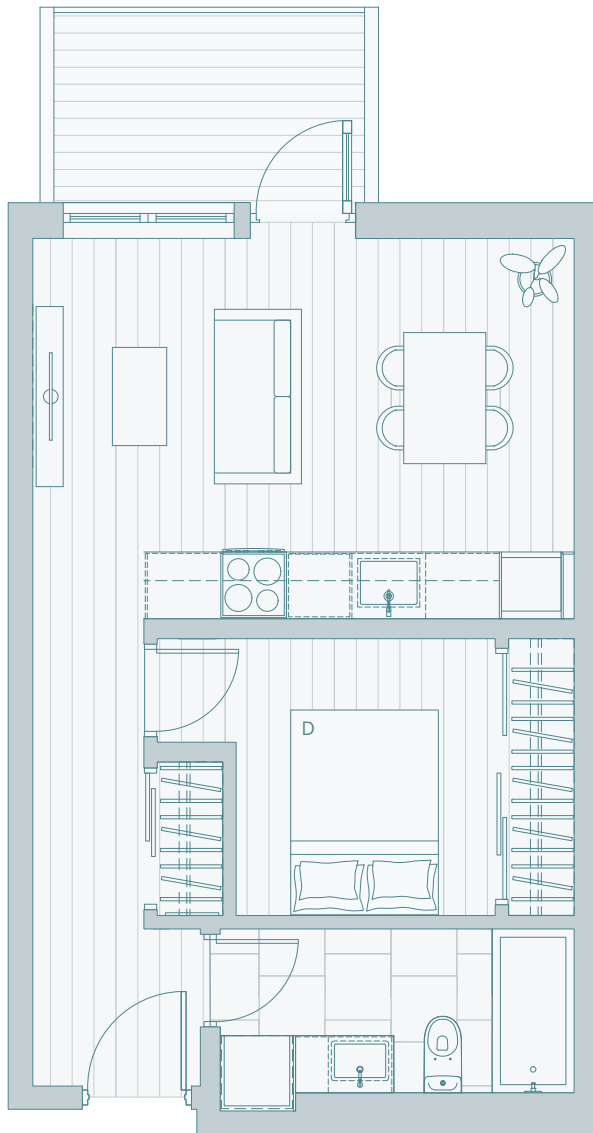

Junior 1 Bedroom 207-1107, 211-1111, 213-1113, 1211, 1213

Interior Area: **473-484 sq.ft.**
Exterior Area: **59 sq.ft.**
(if applicable)

Plan A1

Level 2-11

Level 12