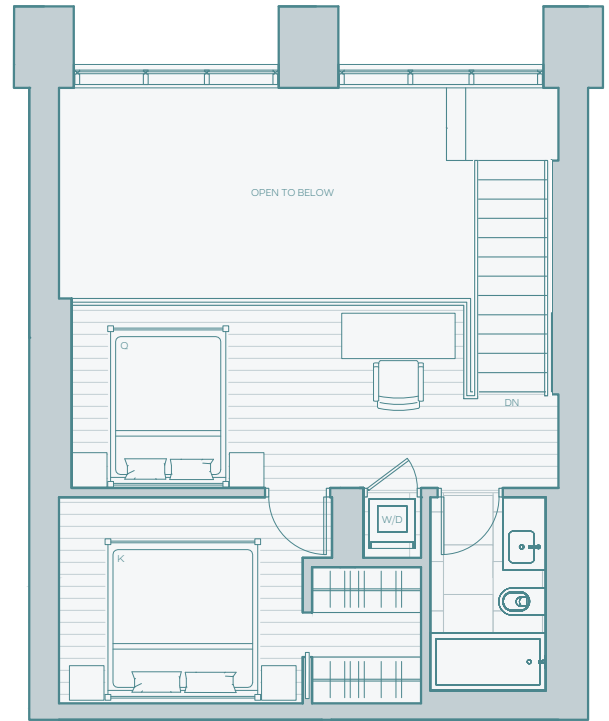

103

Interior Area: **1075 sqft**
Exterior Area: **180 sqft**

Lower Level

Upper Level

Level 1