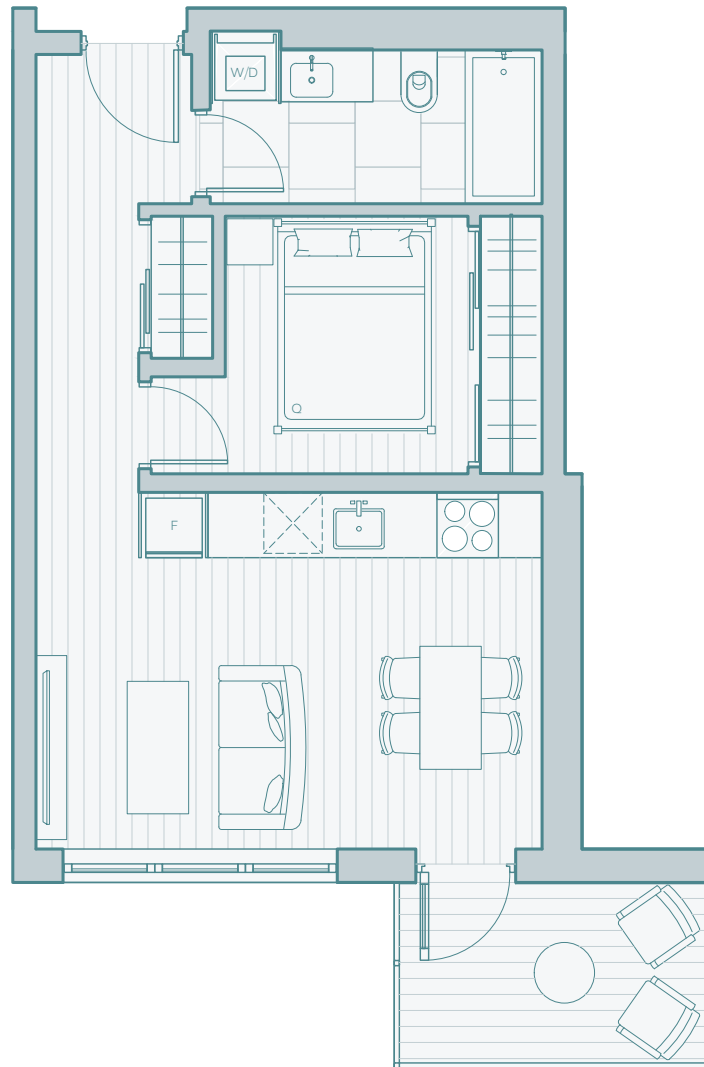

Junior 1 Bedroom + 1 Bath + Balcony

1113

Interior Area: **484 sqft**

Exterior Area: **64 sqft**

Level 11

↖ N