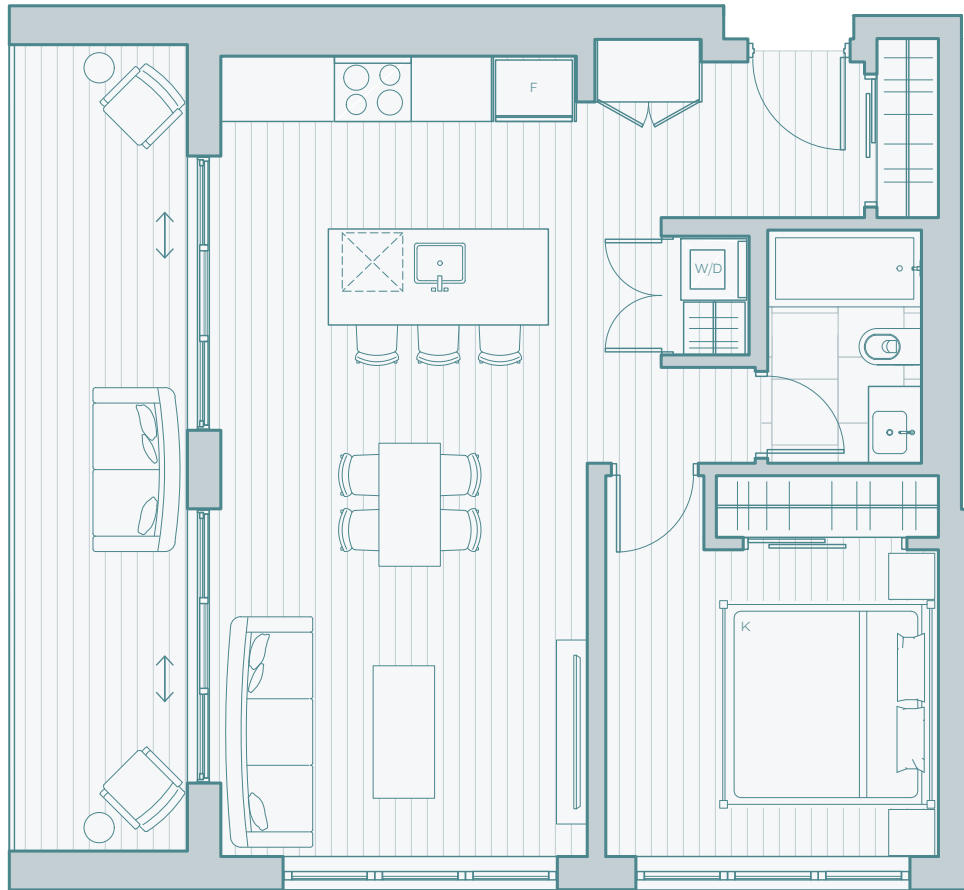

**1 Bedroom + 1 Bath
Corner + Balcony**

1115

Interior Area: **732 sqft**
Exterior Area: **152 sqft**

Level 11