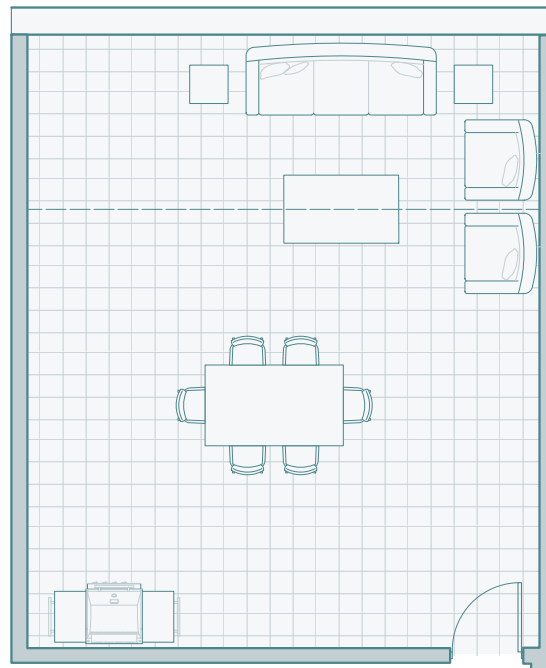

TRESAH WEST

**1 Bedroom + 1 Bath
+ 1 Balcony
+ Private Rooftop**

1202

Interior Area: **480 sqft**
Exterior Area: **600 sqft**

Main Floor

Private Rooftop

Level 12

@thisistresah