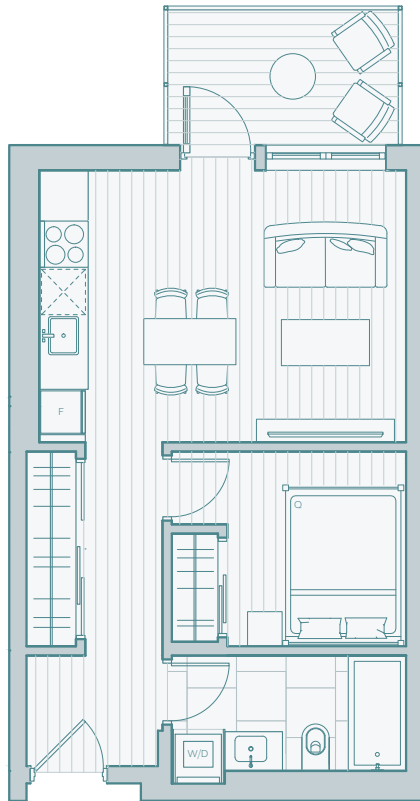

TRESAH WEST

**1 Bedroom + 1 Bath
+ 1 Balcony
+ Private Rooftop**

1202

Interior Area: **480 sqft**
Exterior Area: **600 sqft**

Main Floor

Private Rooftop

Level 12

@thisistresah