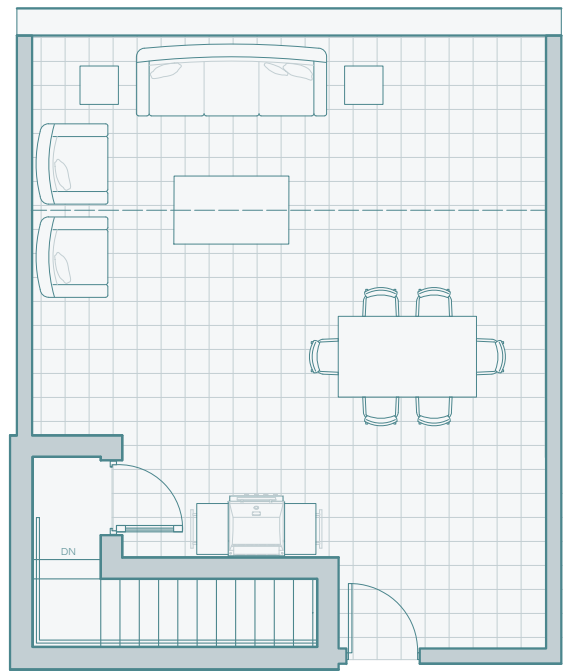

TRESAH WEST

**1 Bedroom + 1 Bath
+ Juliette
+ Private Rooftop**

1203

Interior Area: **740 sqft**
Exterior Area: **519 sqft**

Main Floor

Private Rooftop

Level 12

@thisistresah