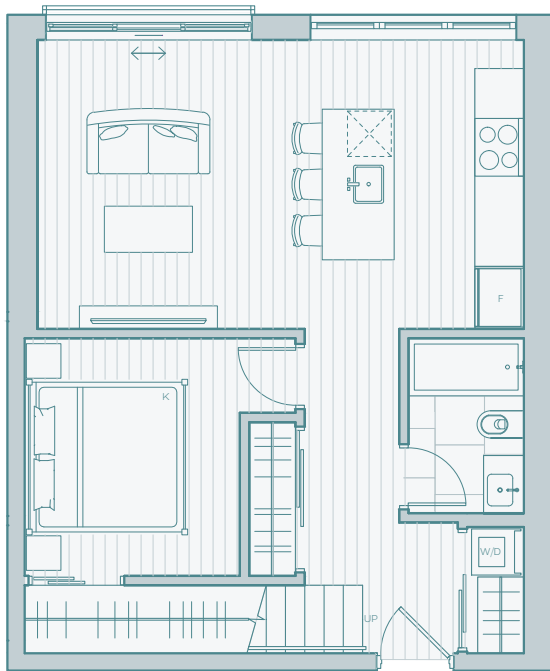

TRESAH WEST

**1 Bedroom + 1 Bath
+ Juliette
+ Private Rooftop**

1203

Interior Area: **740 sqft**
Exterior Area: **519 sqft**

Main Floor

Private Rooftop

Level 12

@thisistresah