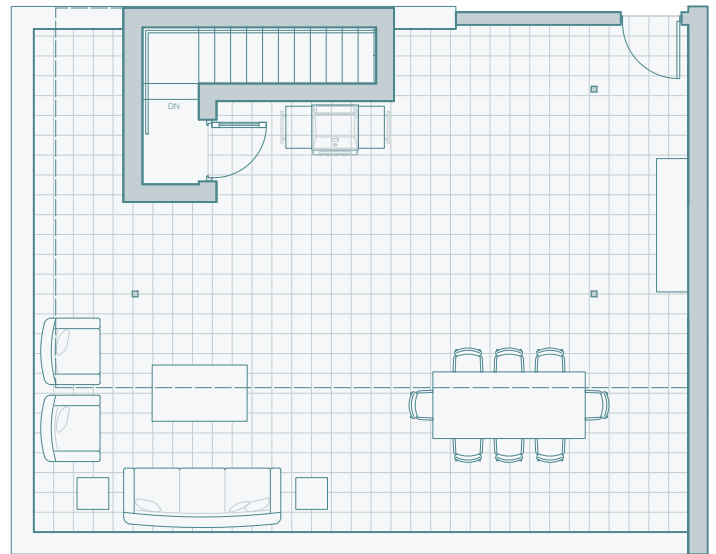

TRESAH WEST

**1 Bedroom + 1 Bath
Corner + 1 Balcony
+ Private Rooftop**

1215

Interior Area: **804 sqft**
Exterior Area: **975 sqft**

Main Floor

Private Rooftop

Level 12

@thisistresah