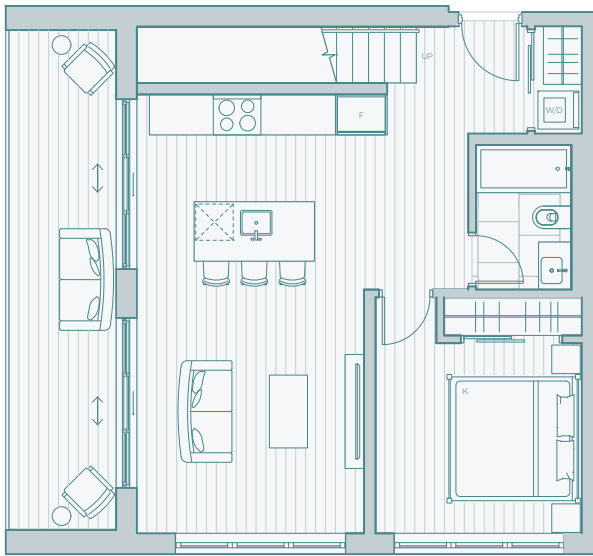

TRESAH WEST

**1 Bedroom + 1 Bath
Corner + 1 Balcony
+ Private Rooftop**

1215

Interior Area: **804 sqft**
Exterior Area: **975 sqft**

Main Floor

Private Rooftop

Level 12

@thisistresah