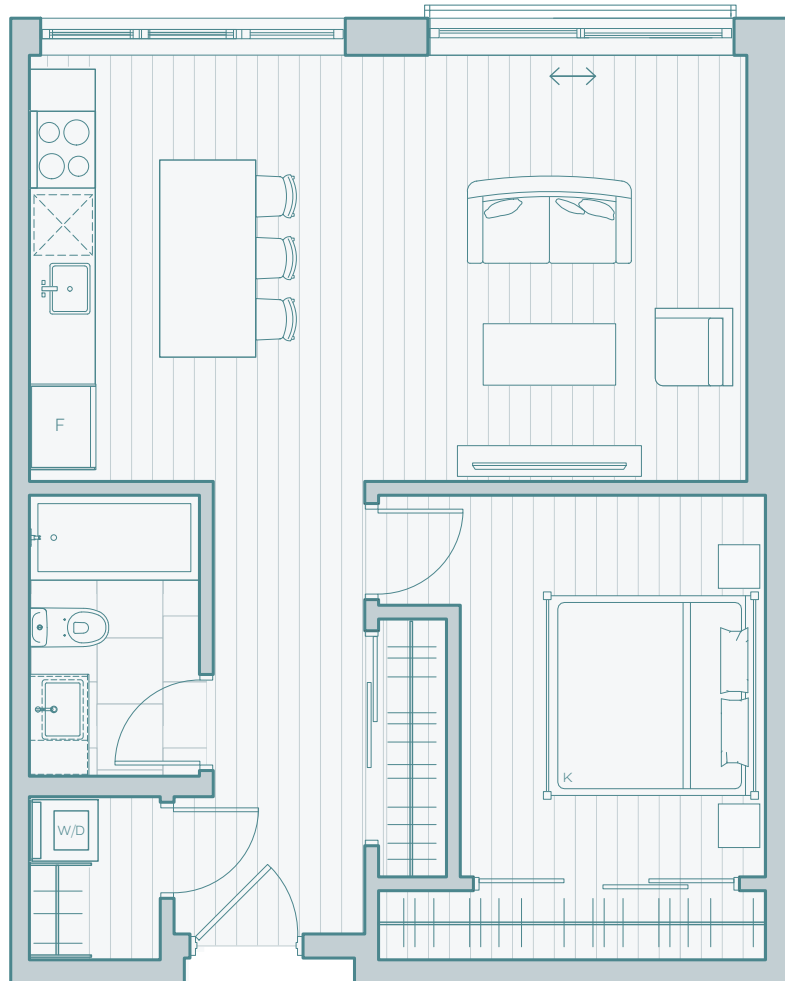

1 Bedroom + 1 Bath
+ Juliette

606

Interior Area: **645 sqft**

Level 6