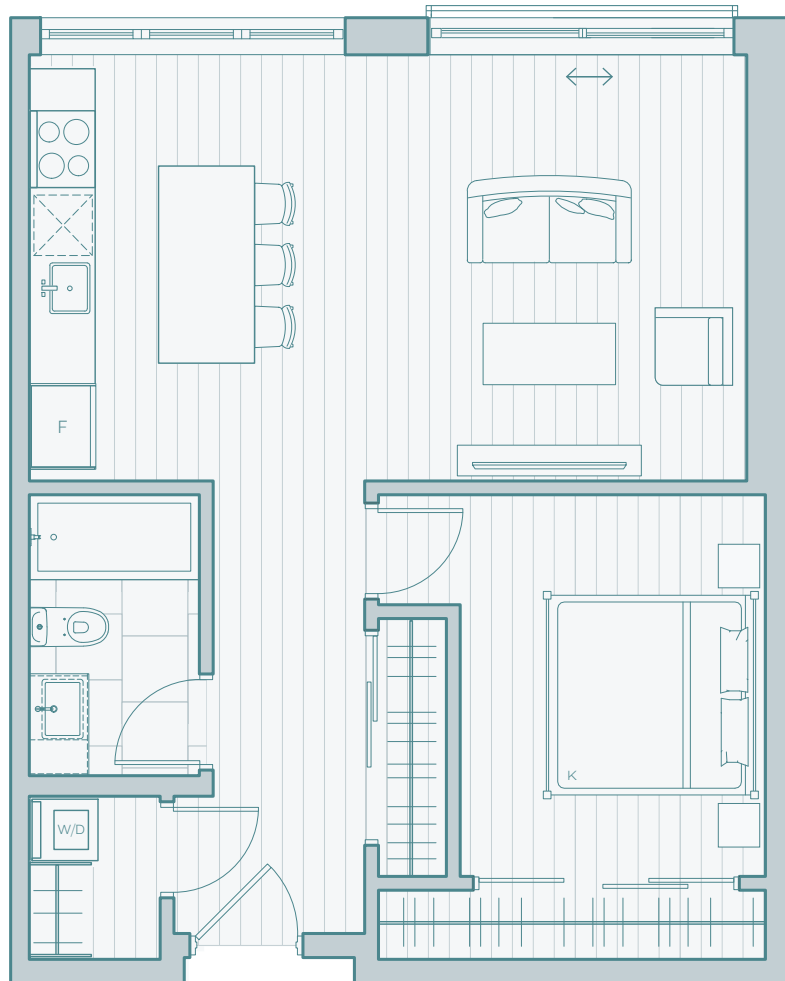

1 Bedroom + 1 Bath
+ Juliette

704

Interior Area: **645 sqft**

Level 7