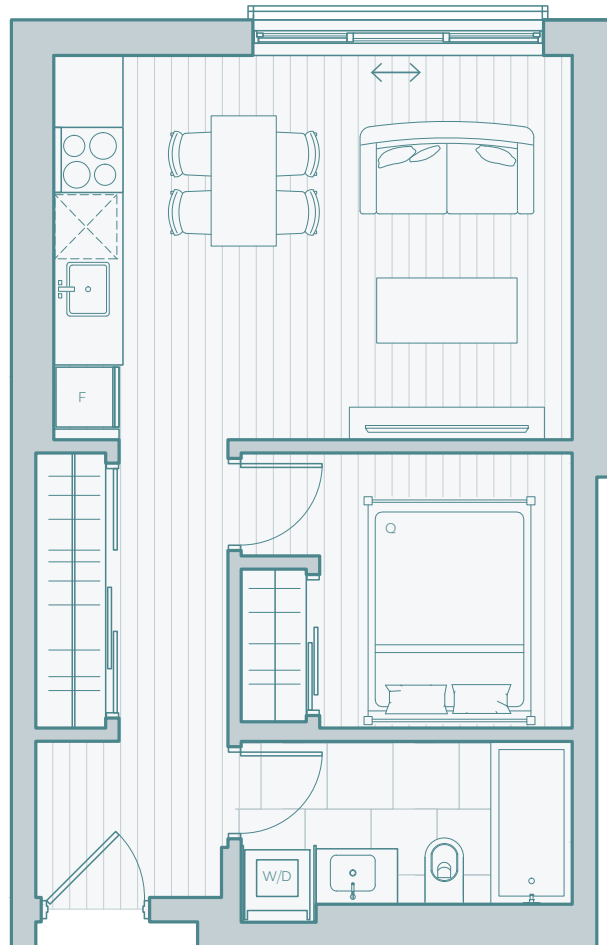

802

Interior Area: **484 sqft**

Level 8