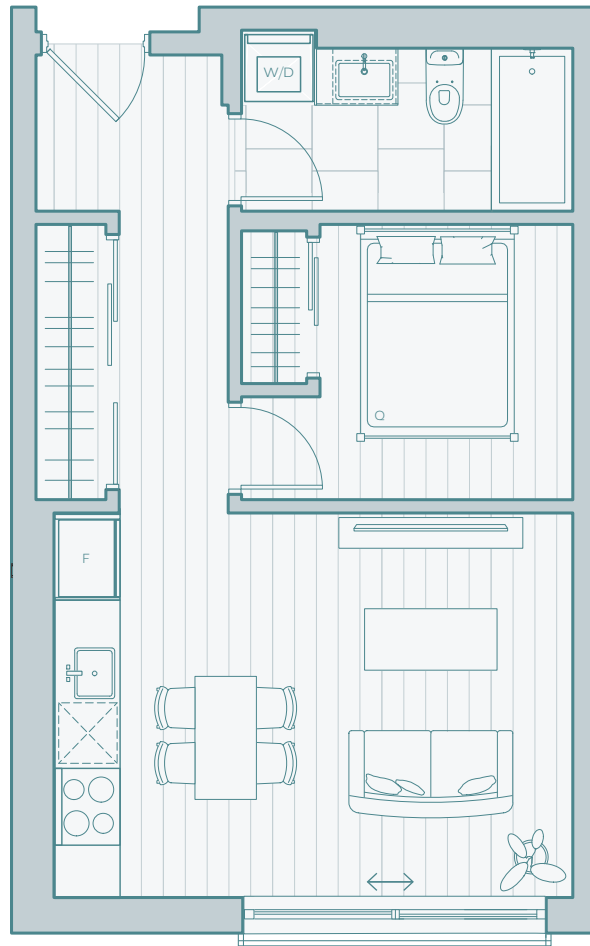

810

Interior Area: **484 sqft**

Level 8