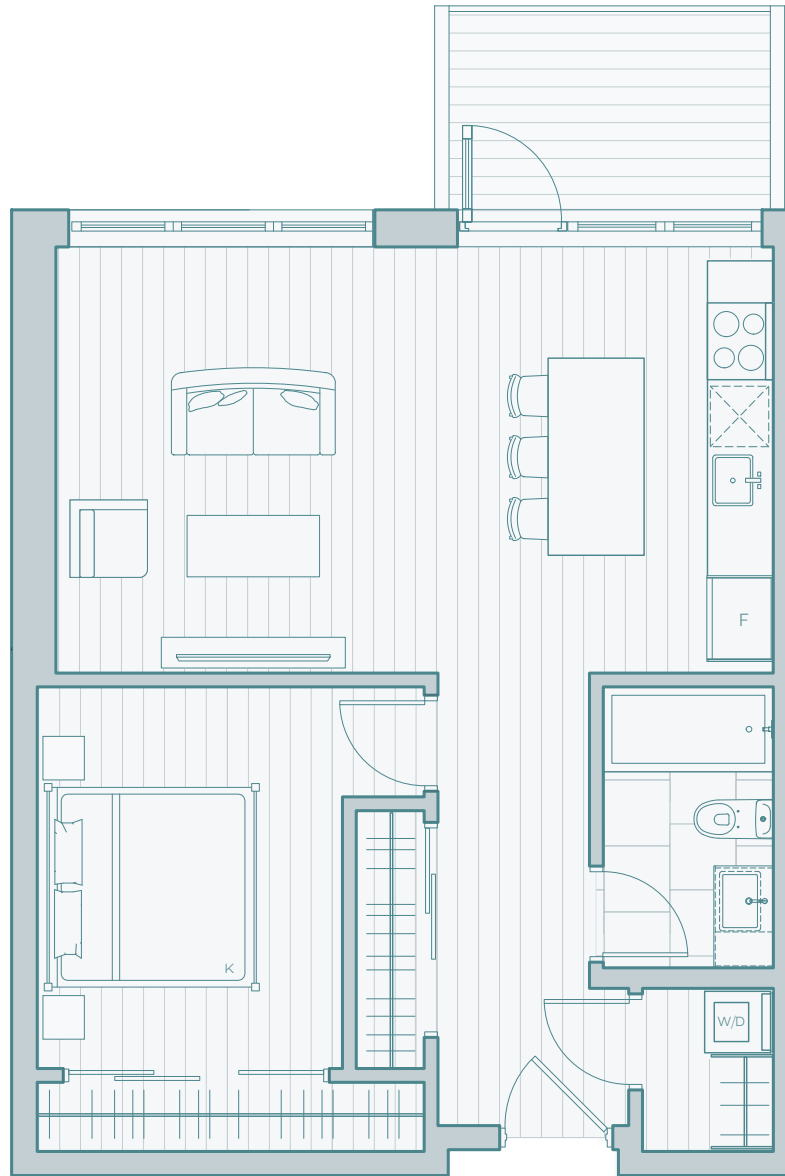

**1 Bedroom + 1 Bath
+ Balcony**

905

Interior Area: **645 sqft**
Exterior Area: **64 sqft**

Level 9